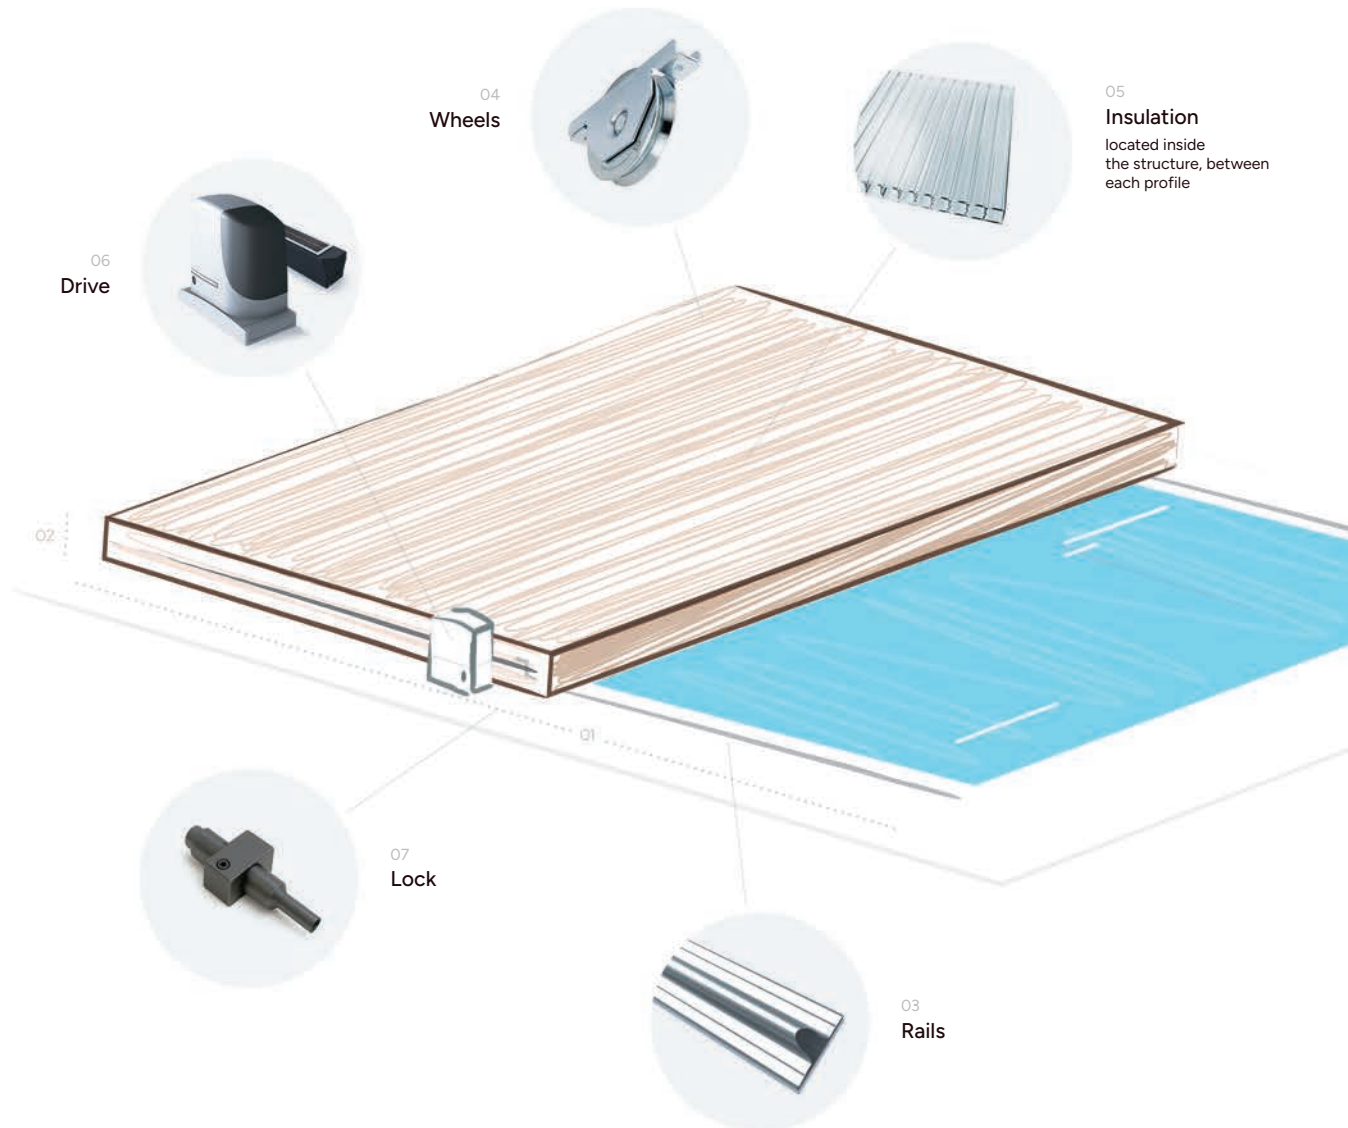

## 05 Insulation (water drainage)

pylocarbonate desk 6 mm

## 06 Drive (roofing shift)

standard gate motor (Nice)  
 solar motor (Unicum)  
 (both motors are remote controlled and can be controlled by a smart home)

## Weight load

maximum point load on the cover surface 120 kg/m<sup>2</sup>  
 maximum load over the entire surface of the cover 480 kg  
 (included 20cm wet snow on top of roofing)