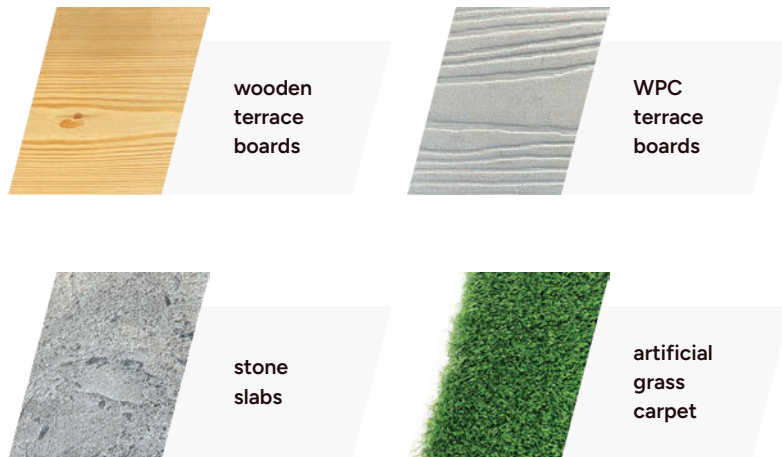

## Thermal-insulation system for swim spas and hot tubs

**Thermal insulating PUR panel**  
placed inside the cover structure, designed for swim spas and hot tubs

# Surface materials

The range of materials is very varied.

You can choose your favourite WPC patio boards, natural wooden patio boards, stone slabs or artificial grass carpet.

# Natural wooden patio boards

A very popular, and at the same time the most commonly used material for our pool covers, are terrace boards made of wood.

Thanks to the variety of wood species, every pool owner can choose exactly the boards that suit them best. You can choose from the more familiar species such as Czech or Siberian Larch, but also exotic woods such as Bangkirai, Massaranduba, Garapa, IPE, Teak and others.

# WPC terrace boards

You can choose from a wide range of colours. Whether it's a variety of natural shades, the look of ceramic tiles or concrete, we can provide it for you. In addition, you can choose whether the planks are sanded for a more natural wood look, textured, grooved or smooth.